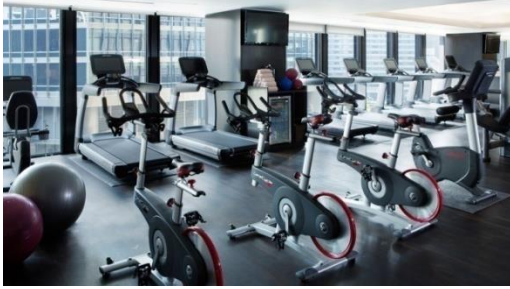

Commercial Gym Setup